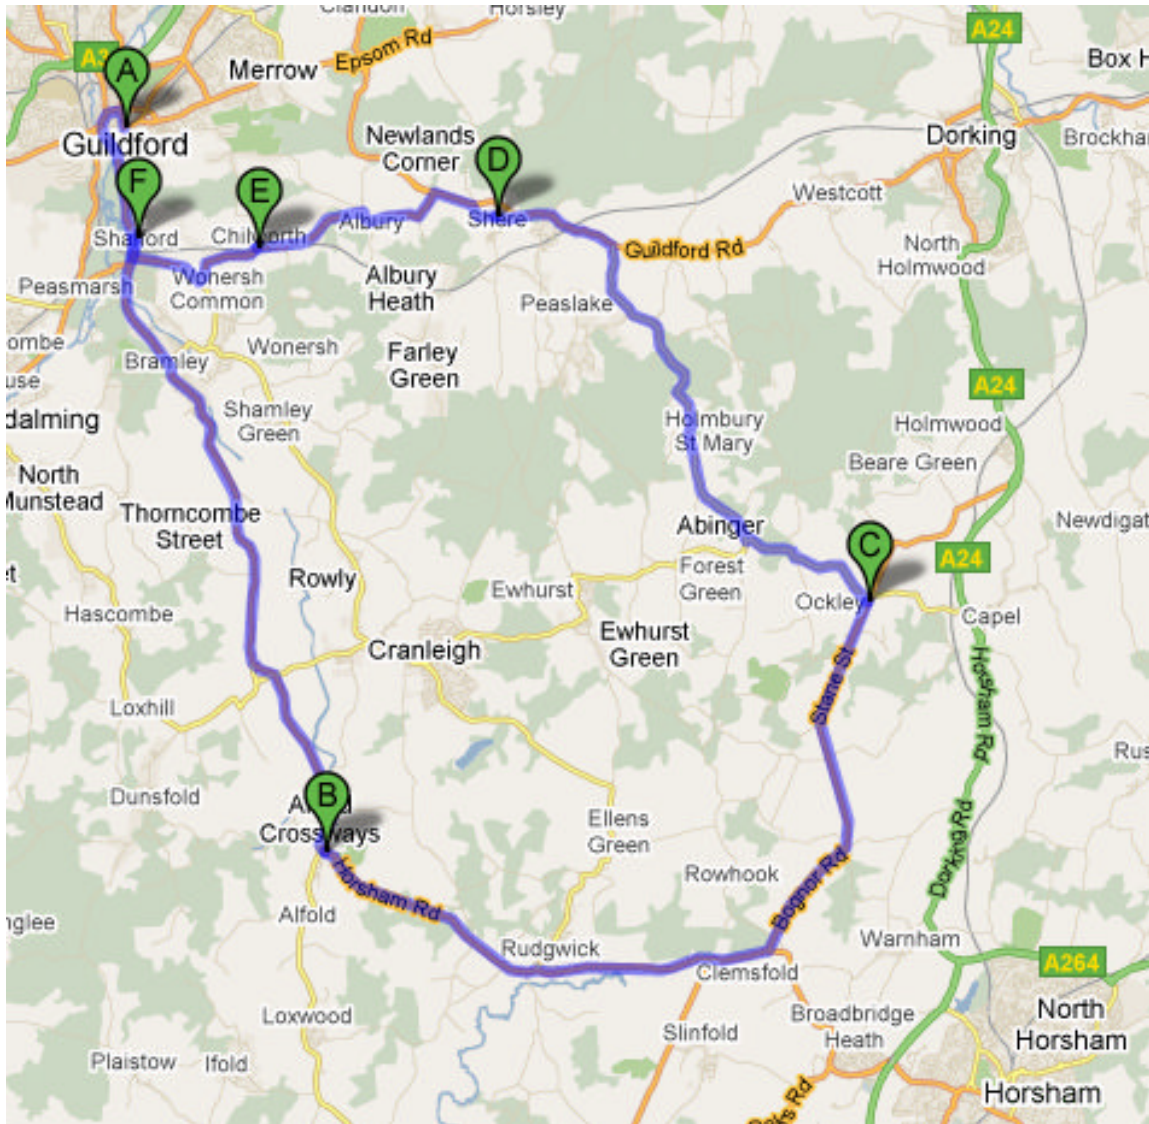

MMX +1 - Prologue

Route: 35.2 miles

Depart: GU1 3JR, 14:00hrs